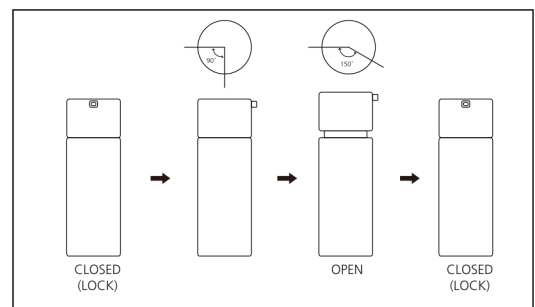

PART	MATERIAL
Inner Pump	PP
Outer Pump	ABS
Inner Bottle	PP
Outer Bottle	ABS

Dosage : 0.20cc

TNA

Turtle Neck Airless

CODE	CAPACITY	DIAMETER	HEIGHT	NECK		TYPE
				SCREW	SNAP	
N3 605	30ml	39	113	●		Airless
N3 605-1	50ml	39	148	●		

CHARACTERISTICS

- Extremely simple design with hidden neck and zooming nozzle
- Pump-head oriented in center
- Easy assembly
- Safety lock when not in use
- ABS bottle & cap
- -Various decorations available
- Viscosity : 3,000~30,000cps
- Capacity : 30ml & 50ml

HOW TO USE

DRAWING